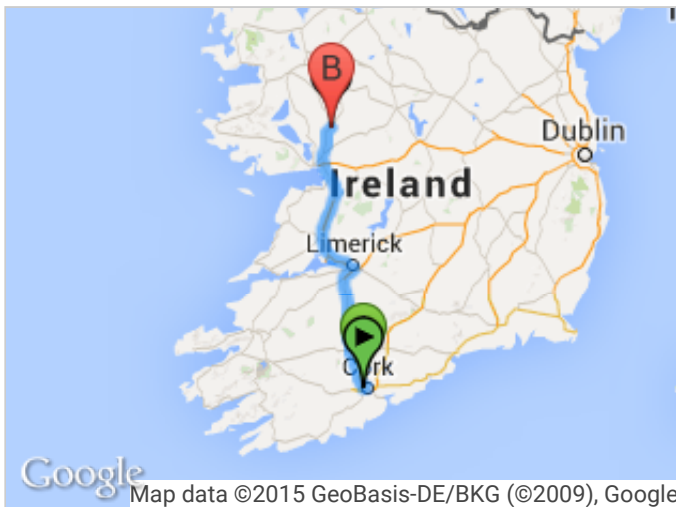

# Route Planner

**From** Cork Institute of Technology, Rossa Avenue, Co. Cork, Ireland, **to** Tuam, Co. Galway, Ireland,

**Distance:** 220.03 Show Distances in Miles | **Time:** 2 hr 58 min

Directions	Distance
1. <b>Start:</b> Head east	0
2. At the roundabout, take the <b>1st</b> exit onto <b>Rossa Ave</b>	0.18
3. Turn <b>right</b> onto <b>Model Farm Rd/R608</b>	0.51
4. Turn <b>left</b> onto <b>Victoria Cross/N71</b>	2.29
5. Slight <b>right</b> onto <b>Carrigrohane Rd/N22</b>	2.76
6. Slight <b>left</b> to stay on <b>Carrigrohane Rd/N22</b>	2.88
7. Turn <b>left</b> onto <b>Western Rd/R846</b>	3
8. Turn <b>right</b> onto <b>Sunday's Well Rd/R846</b>	3.34
9. Turn <b>left</b> onto <b>Shanakiel Rd</b>	3.89
10. Merge onto <b>Blarney St</b>	4.79
11. Turn <b>right</b>	5.87
12. Turn <b>right</b> onto <b>R617</b>	10.11
13. Merge onto <b>N20</b> via the ramp to <b>Mallow/Limerick</b>	10.61
14. At the roundabout, take the <b>2nd</b> exit onto <b>Limerick Rd/N20</b>	36.41
15. At the roundabout, take the <b>2nd</b> exit and stay on <b>Limerick Rd/N20</b> Continue to follow N20	36.94
16. Take the ramp to <b>N20/Limerick/N7/Dublin</b>	89.02
17. Continue onto <b>M20</b>	89.63
18. At junction 1, take the <b>N18</b> exit to <b>Galway/Limerick (Centre)/Airport/N69</b>	98.85
19. Continue onto <b>N18</b> Partial toll road	99.32